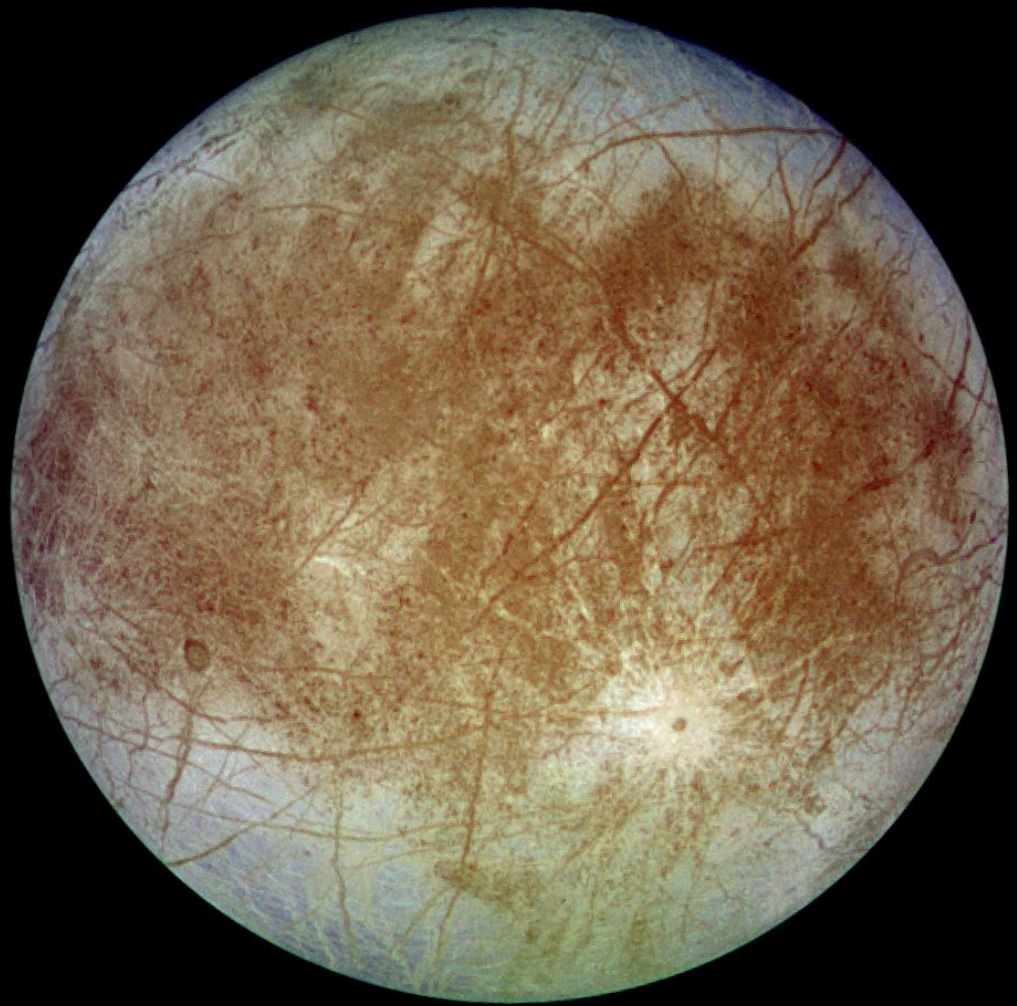

# Enceladus

Close flyby July 14<sup>th</sup> 2005 – Cassini

# Enceladus

False Color Image

# Europa

JPL NASA

Wonderful ice surface of Europa  
one of Jupiter's moons

The interesting Connamara Chaos region of the surface of Europa . Many features on Europa are named after Irish hero's and legends

# Atlas

**Our Moon**

**Lunar Eclipse**

Our Moon In false color

Blue shows richness in titanium

The surface of the  
moon in false color  
close up  
Showing Tycho