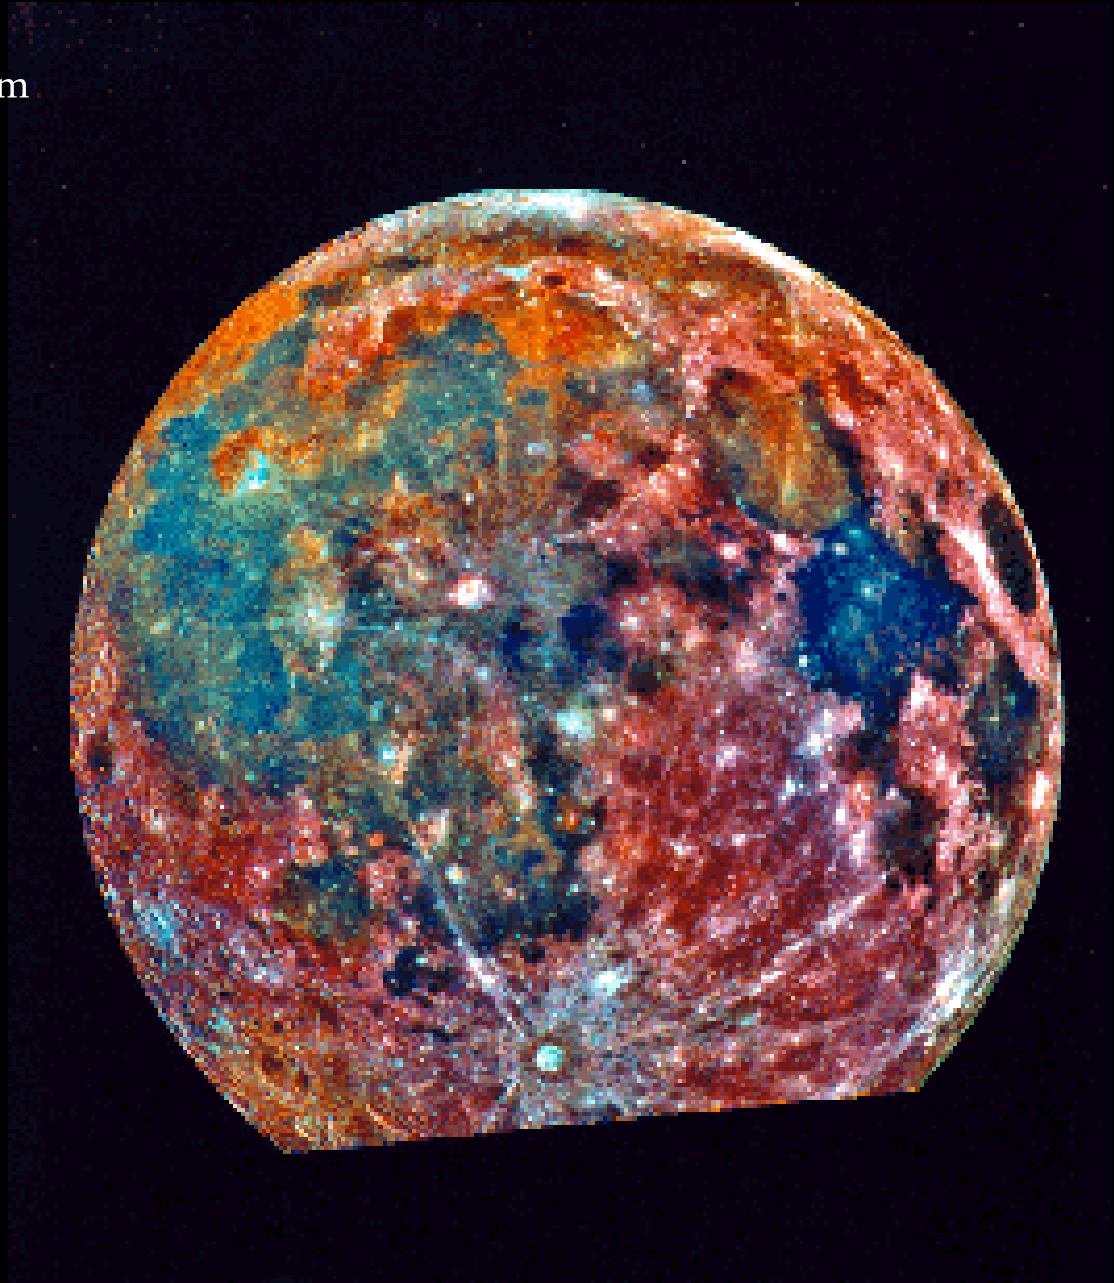

# Enceladus

Close flyby July 14<sup>th</sup> 2005 – Cassini

# Enceladus

False Color Image

# Atlas

**Our Moon**

**Lunar Eclipse**

Our Moon In false color

Blue shows richness in titanium

The surface of the  
moon in false color  
close up  
Showing Tycho

# Callisto