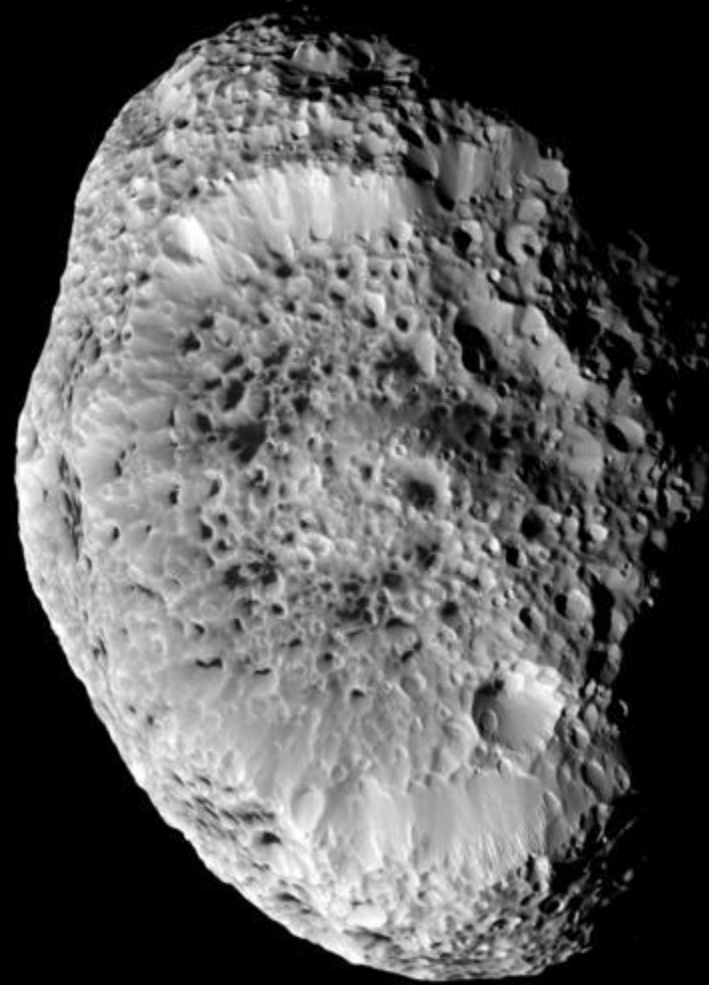

# Enceladus

Close flyby July 14<sup>th</sup> 2005 – Cassini

# Enceladus

False Color Image

# Europa

JPL NASA

Wonderful ice surface of Europa  
one of Jupiter's moons

The interesting Connamara Chaos region of the surface of Europa . Many features on Europa are named after Irish hero's and legends

# First Quarter Moon

Our moon in the daytime