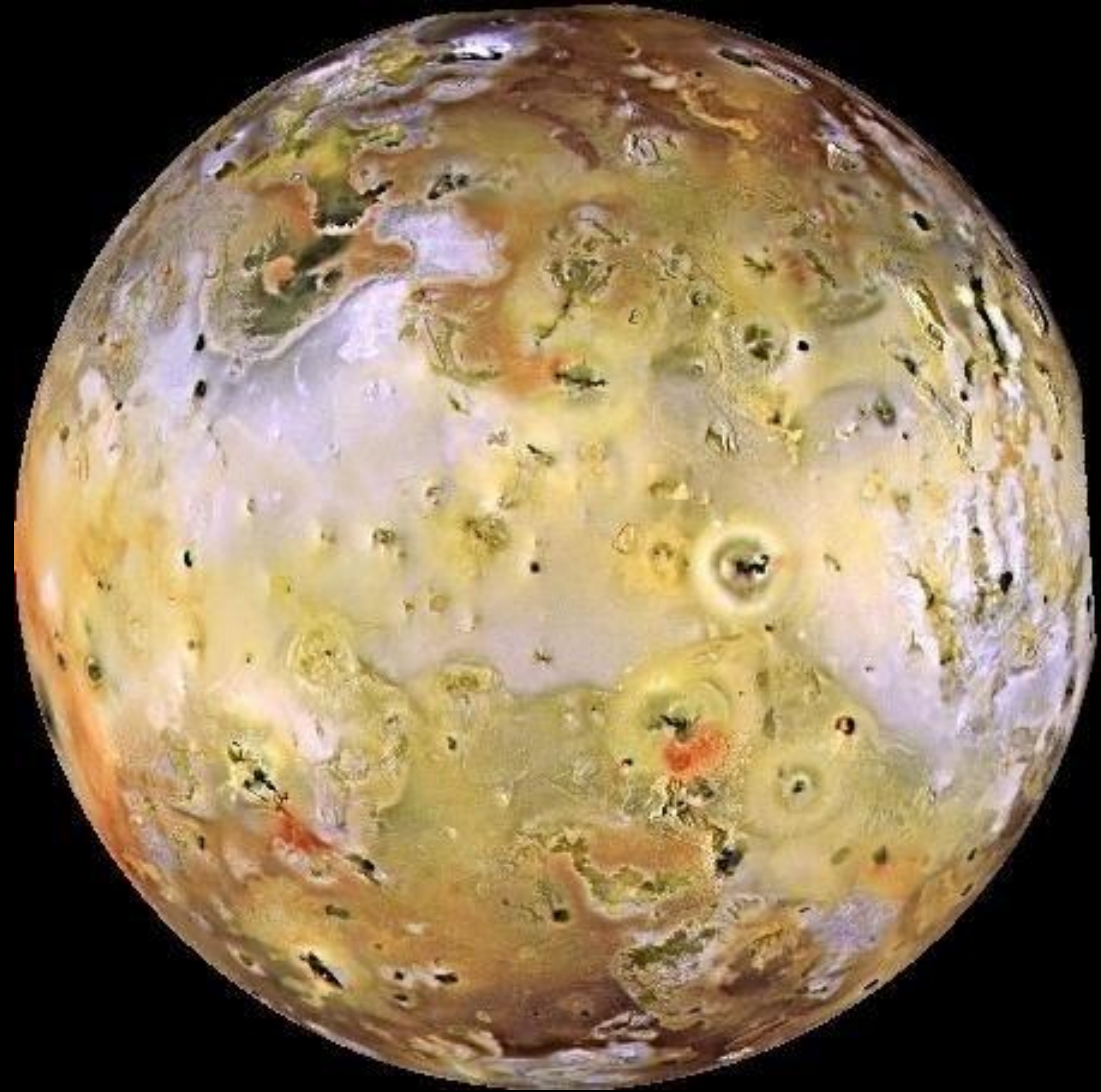

# Enceladus

False Color Image

# First Quarter Moon

Our moon in the daytime

# Titan

Unique surface of Titan  
Saturn's largest moon

ESA

IO

JPL NASA

Beautiful surface of IO

JPL NASA

# Atlas

**Our Moon**

**Lunar Eclipse**

Our Moon In false color

Blue shows richness in titanium

The surface of the  
moon in false color  
close up  
Showing Tycho