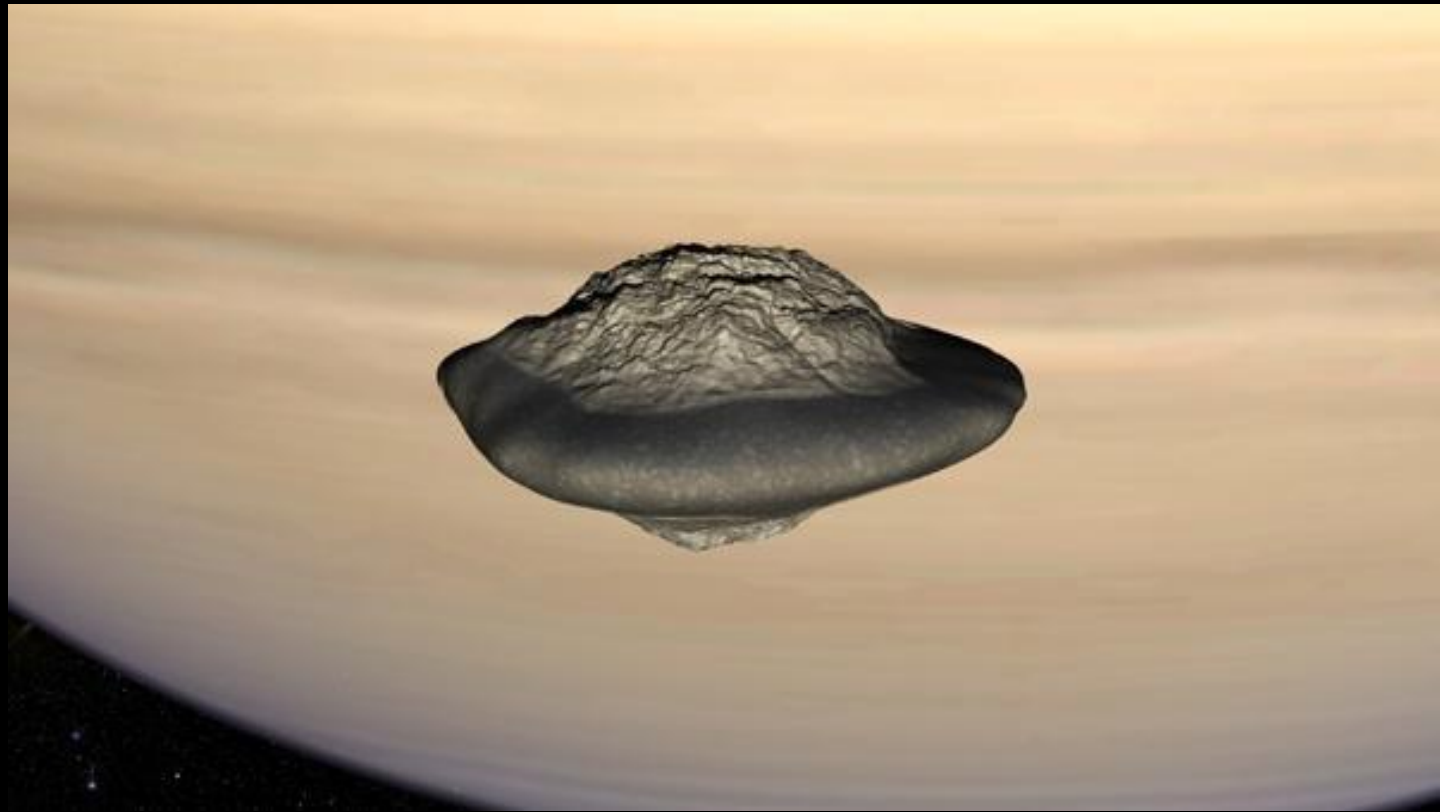

# Titan

Unique surface of Titan  
Saturn's largest moon

ESA

IO

JPL NASA

Beautiful surface of IO

JPL NASA

# Atlas

**Our Moon**

**Lunar Eclipse**

Our Moon In false color

Blue shows richness in titanium

The surface of the  
moon in false color  
close up  
Showing Tycho